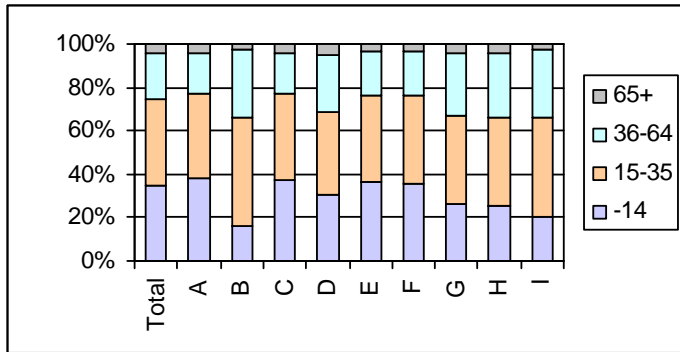

Map 10-1 Population Size per Planning Area

Legend

1 Dot = 500

- Black
- Coloured
- Indian
- White

1:430,000