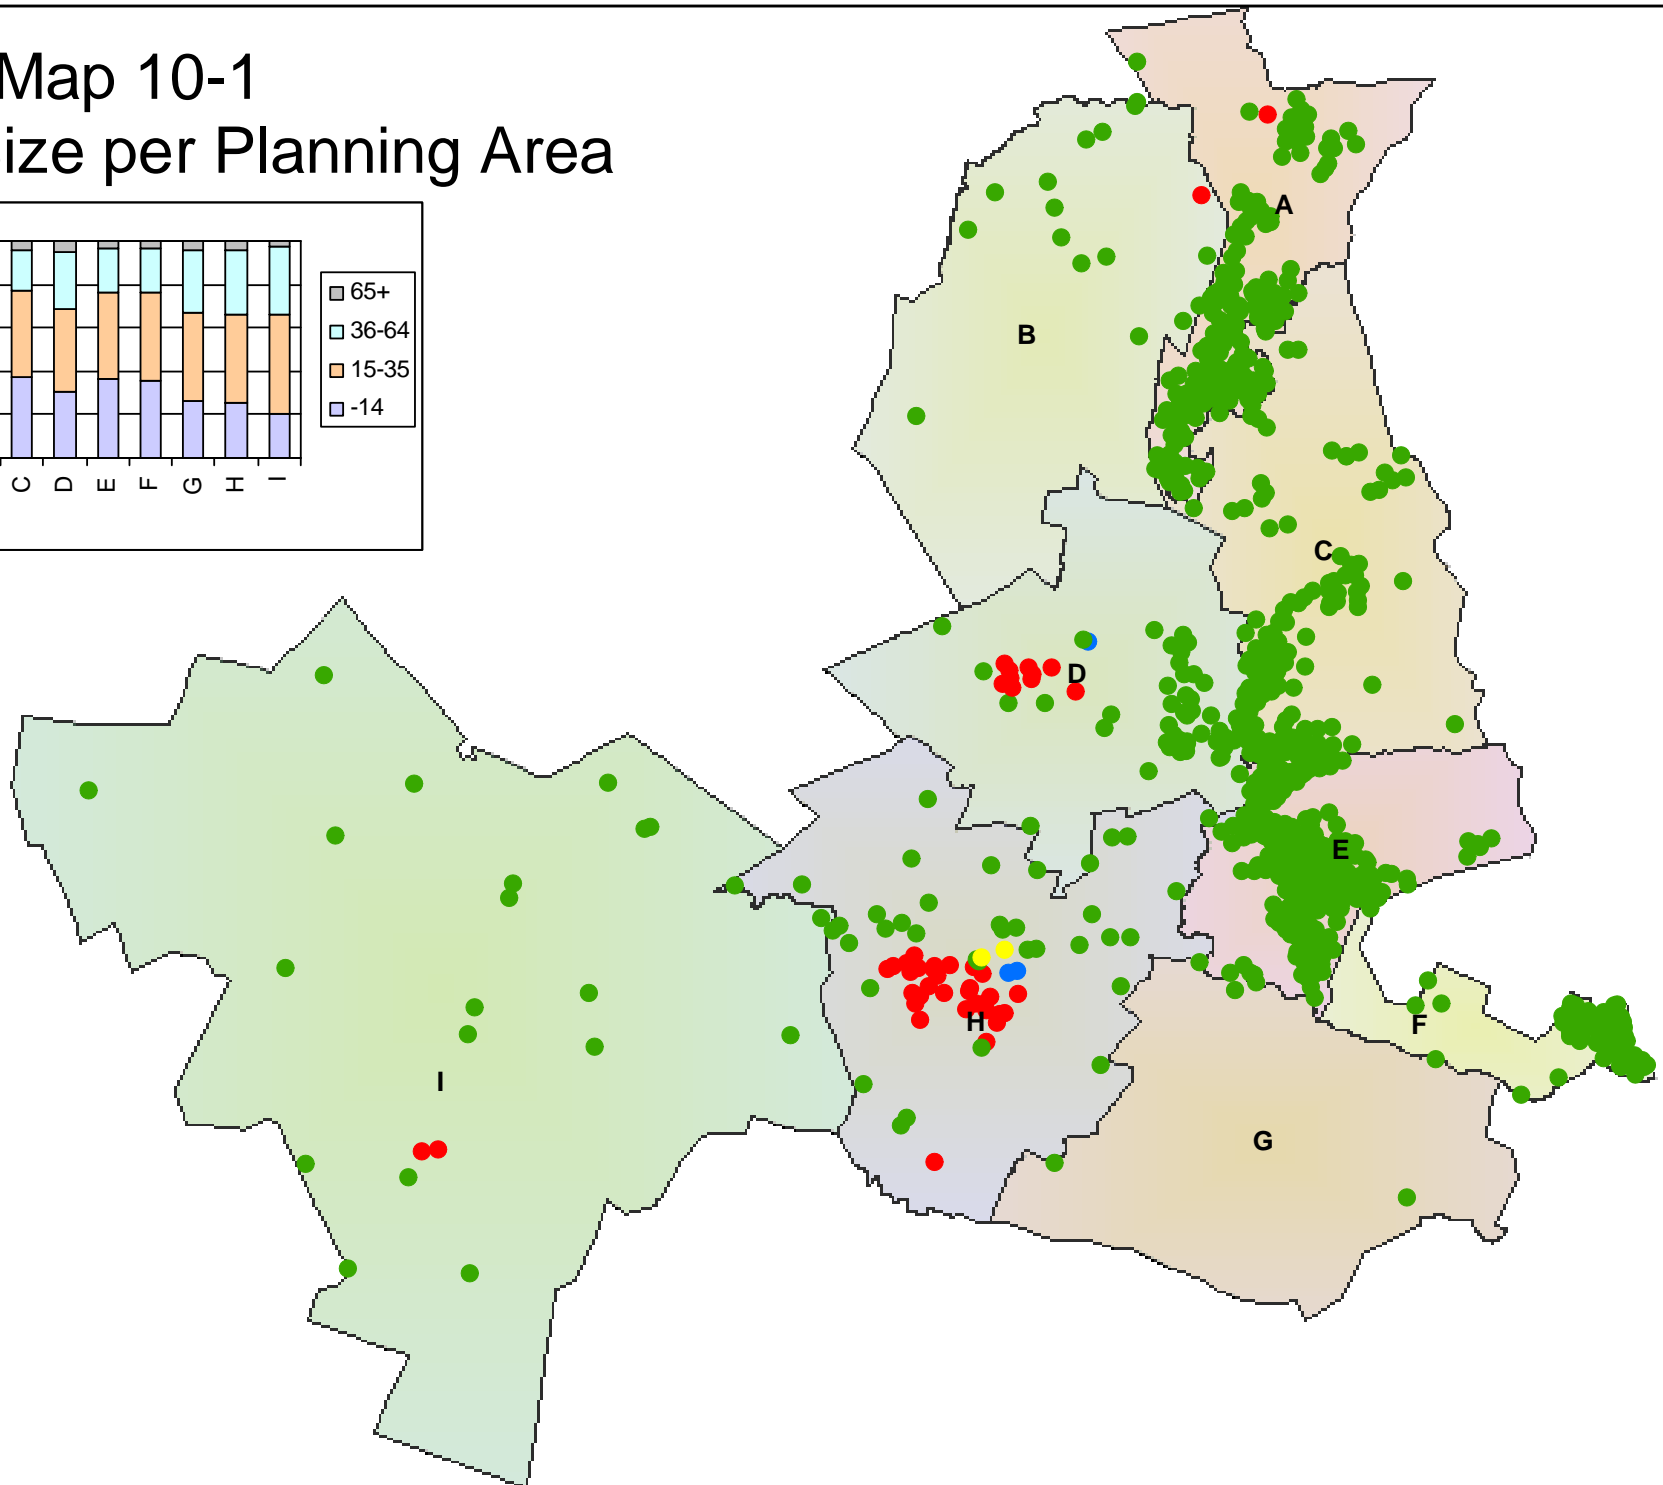

Map 10-1 Population Size per Planning Area

Legend

1 Dot = 500

- Black
- Coloured
- Indian
- White

1:430,000