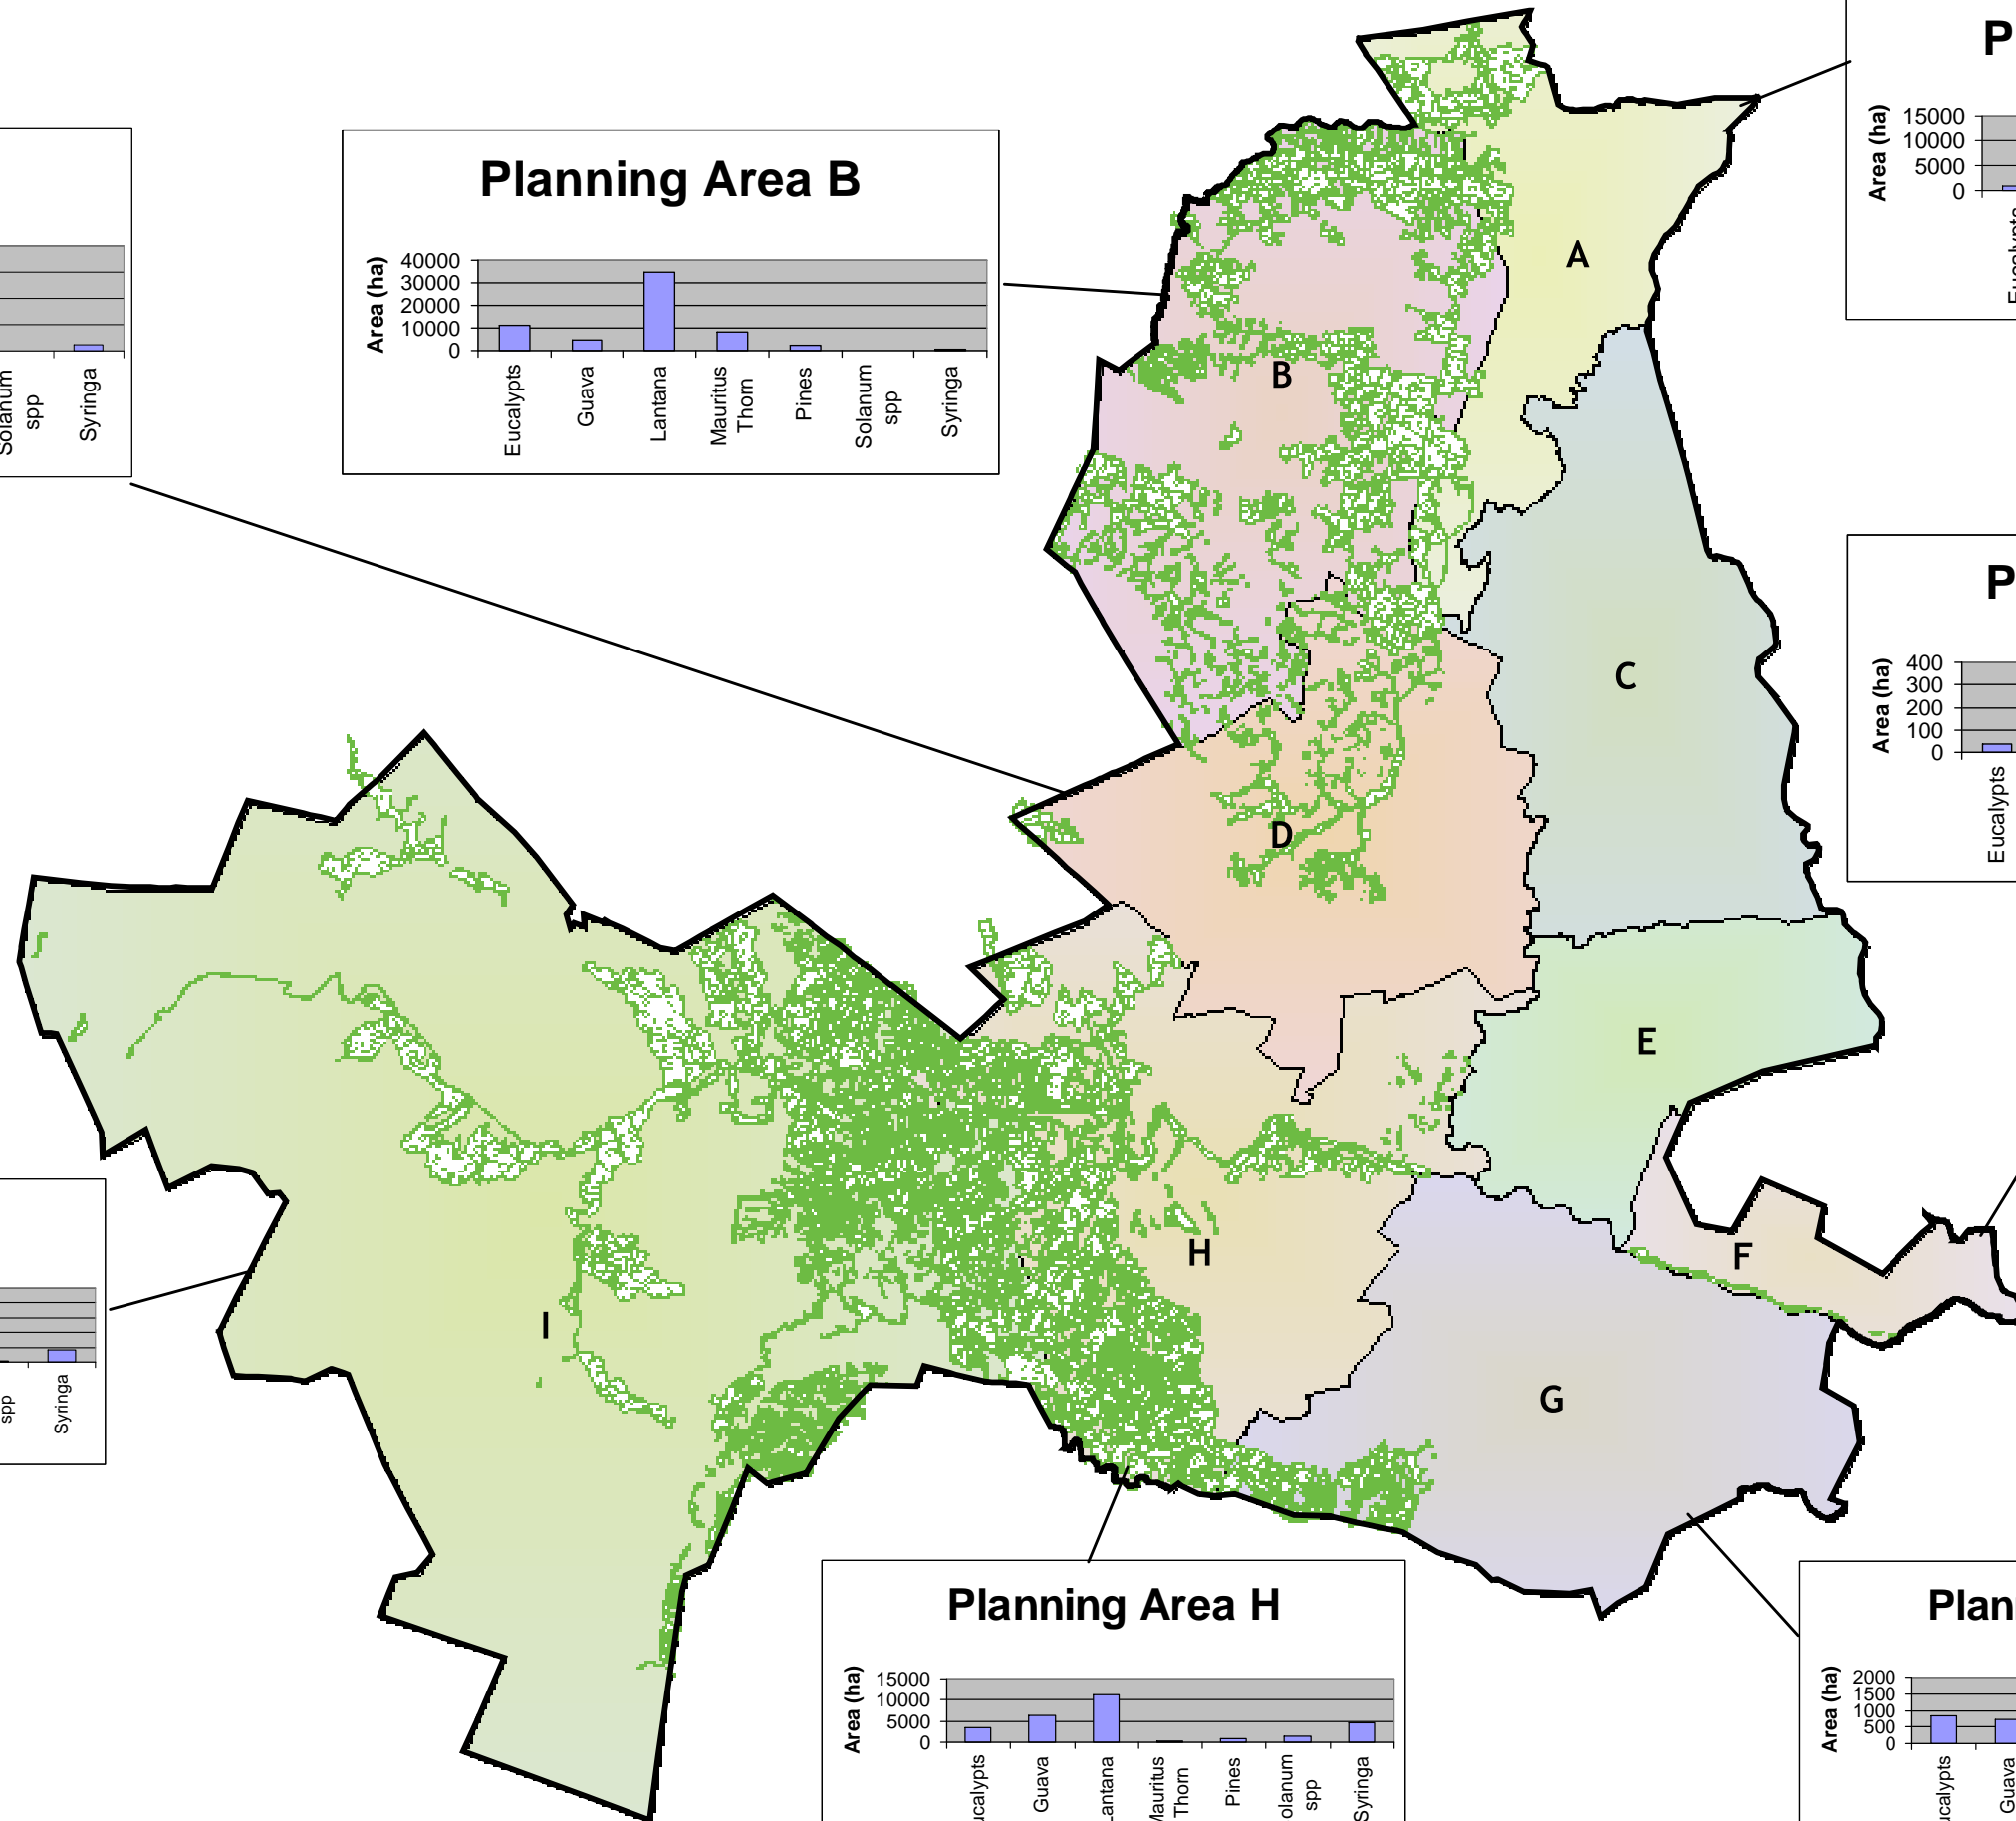

Map 2-3 Main Alien Vegetation Species

Legend

- Main Alien Species
- Boundary

Scale: 1:350,000

Data based on informatin supplied by the Working For Water Programme