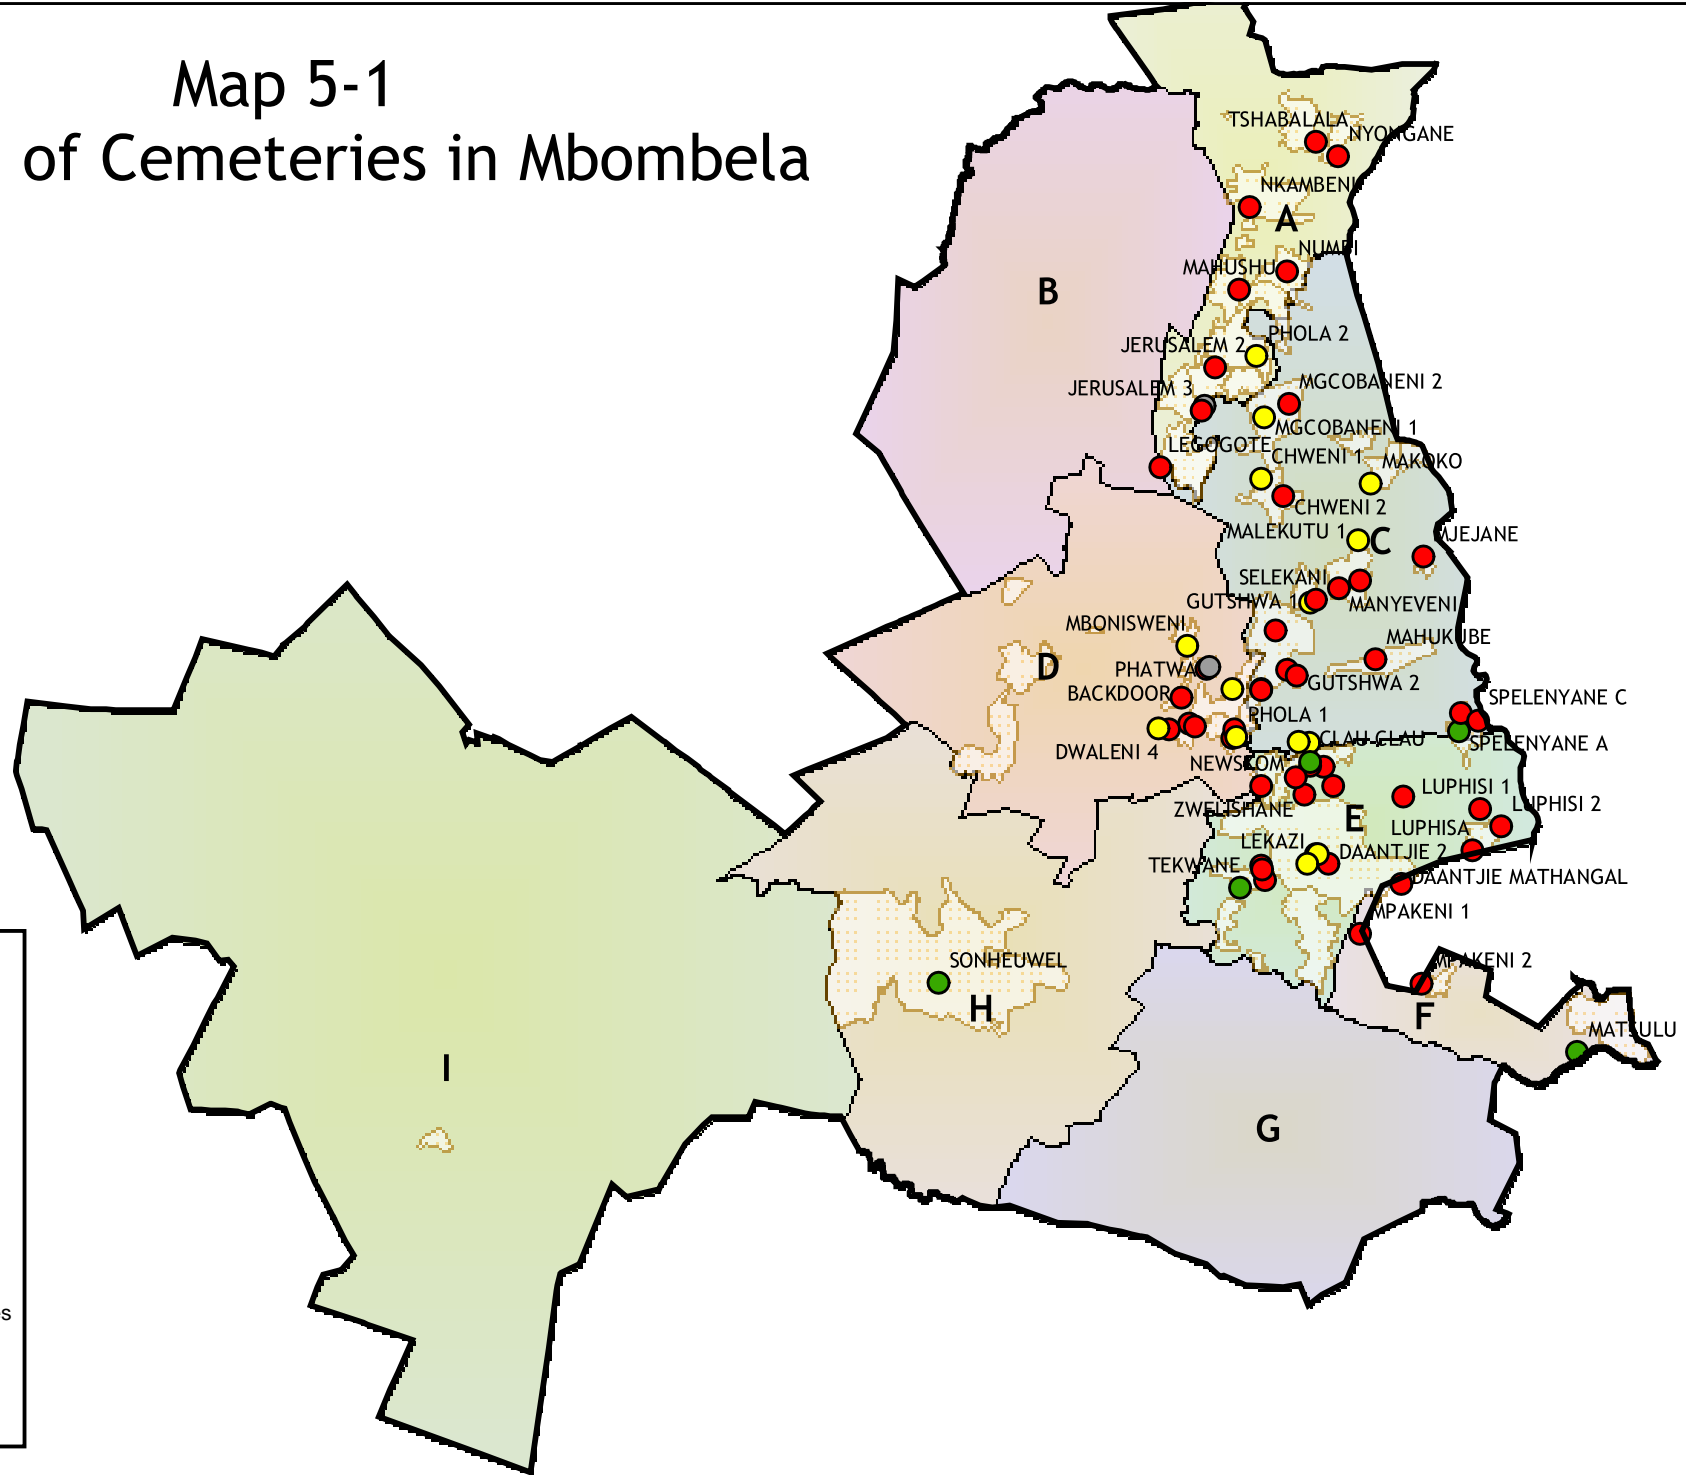

Map 5-1

Location of Cemeteries in Mbombela

Legend

Cemetery Status

- Good
- Medium
- Bad
- No info
- Town boundaries
- Boundary

Scale: 1:430,000