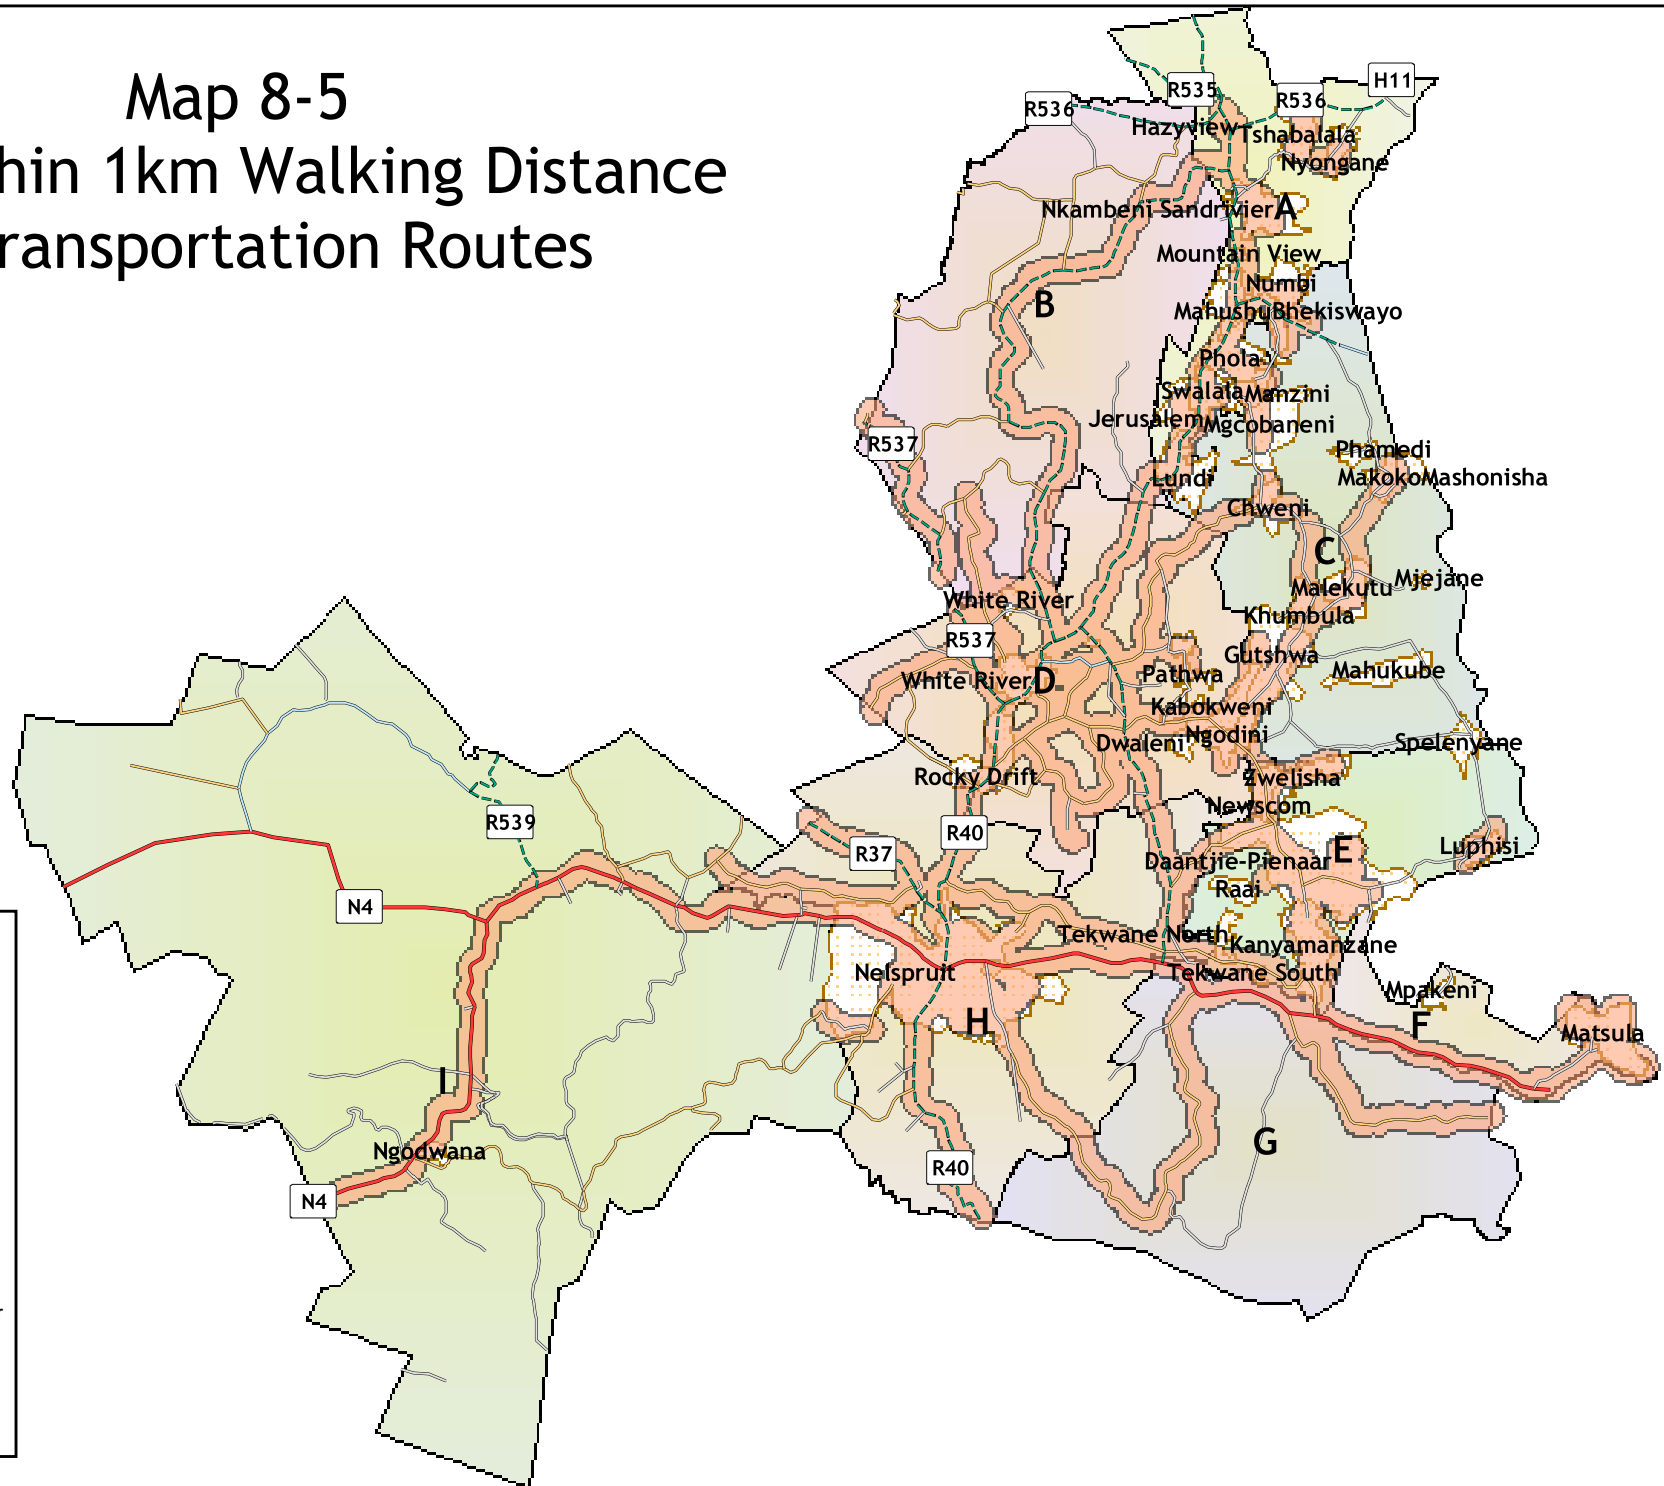

Map 8-5

Areas within 1km Walking Distance of Transportation Routes

Legend

Roads CLASS

- Freeways
- National
- Arterial
- Secondary
- Main
- Other
- Transportation Buffer
- Town boundaries

Scale: 1:430,000