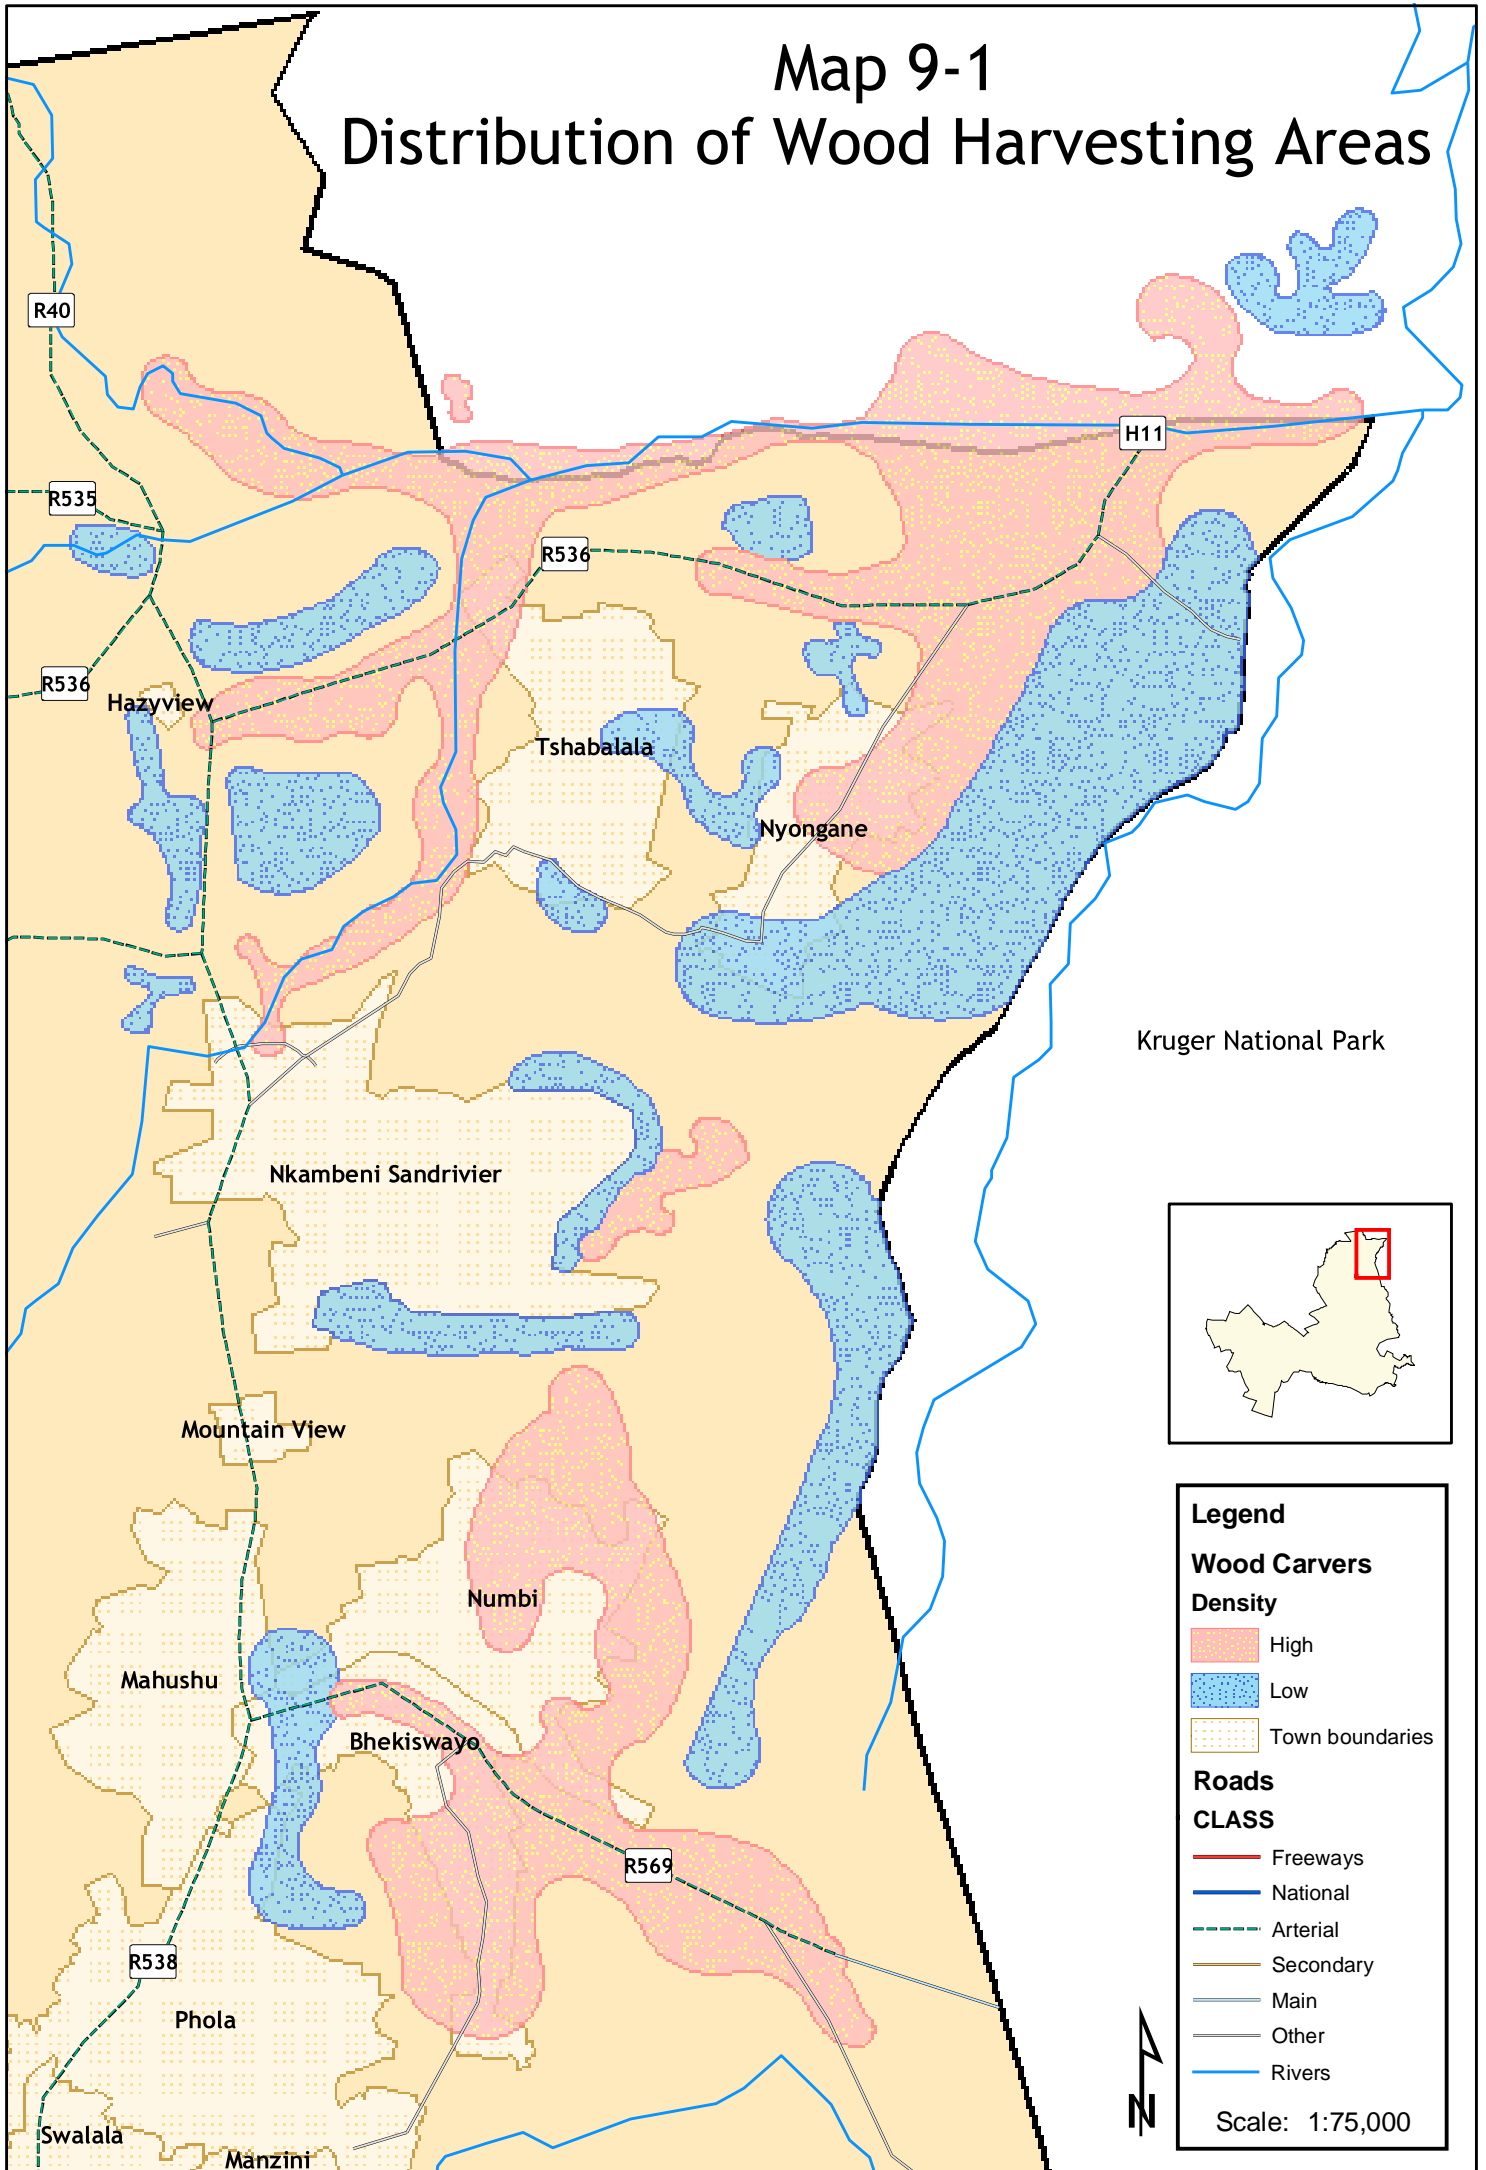

Map 9-1 Distribution of Wood Harvesting Areas

Kruger National Park

Legend

Wood Carvers Density

- High
- Low
- Town boundaries

Roads CLASS

- Freeways
- National
- Arterial
- Secondary
- Main
- Other
- Rivers

Scale: 1:75,000